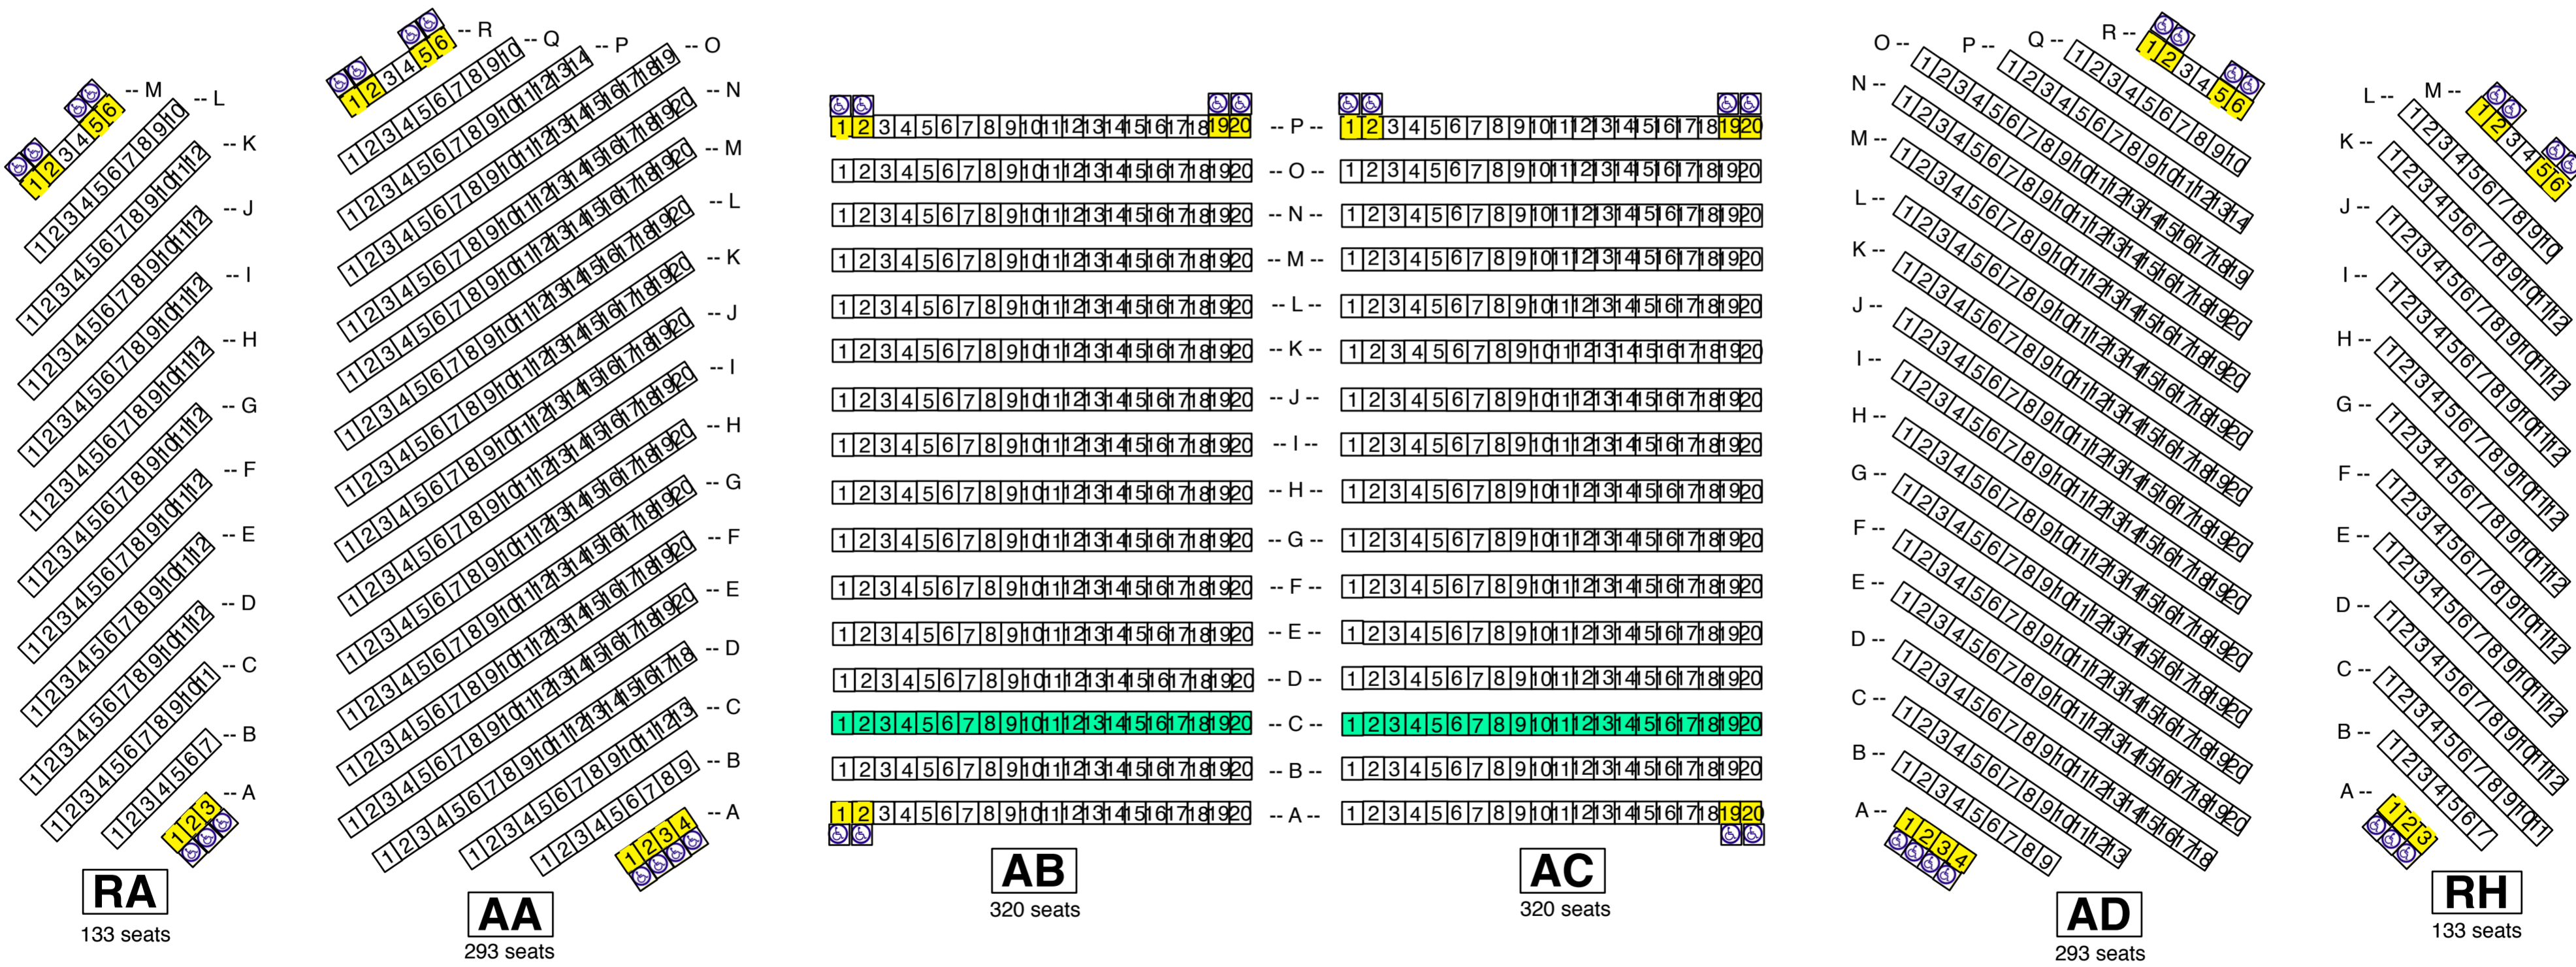

Gatlinburg Gathering

HANDICAP SEATING 
VISION IMPAIRED 

GA
120 seats

GA
120 seats