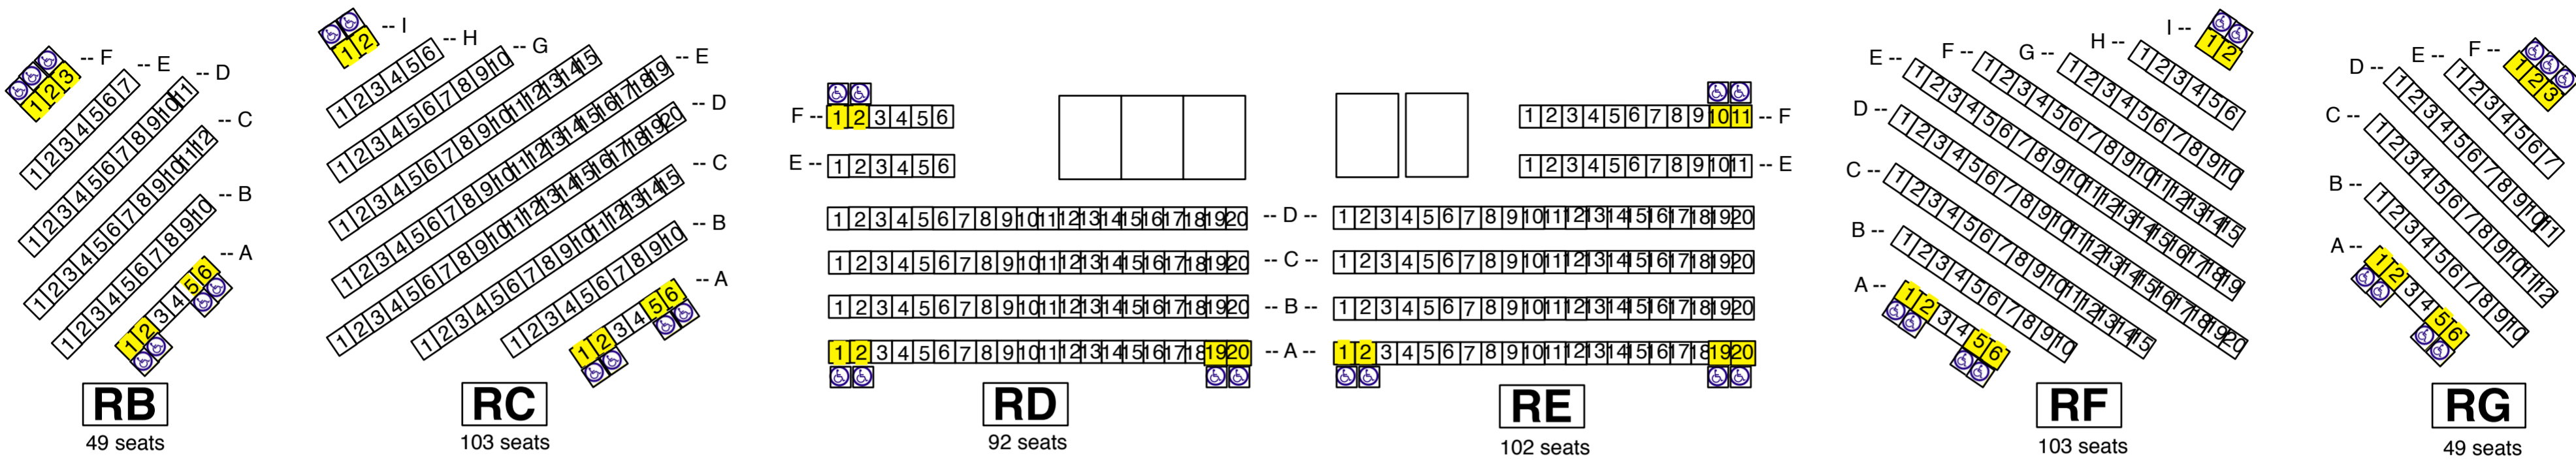

Gatlinburg Gathering

HANDICAP SEATING 
VISION IMPAIRED 

GA
120 seats

GA
120 seats